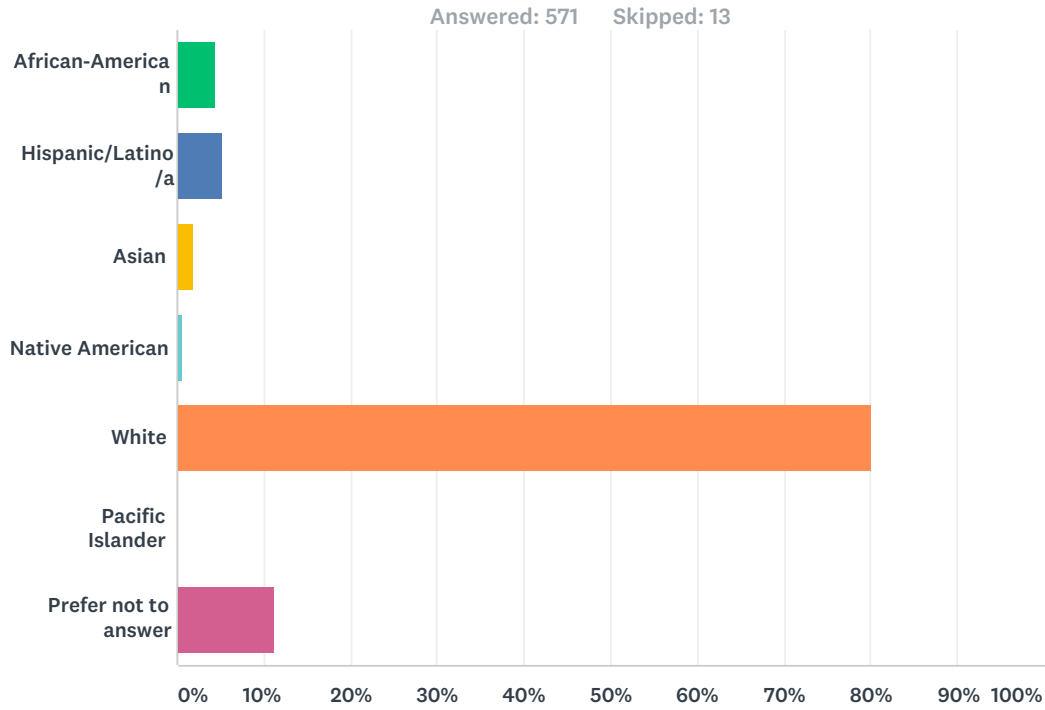

Q6 My racial/ethnic/cultural background is:

Answer Choices	Responses
African-American	4.38% 25
Hispanic/Latino/a	5.25% 30
Asian	1.93% 11
Native American	0.53% 3
White	80.21% 458
Pacific Islander	0.18% 1
Prefer not to answer	11.21% 64
Total Respondents: 571	